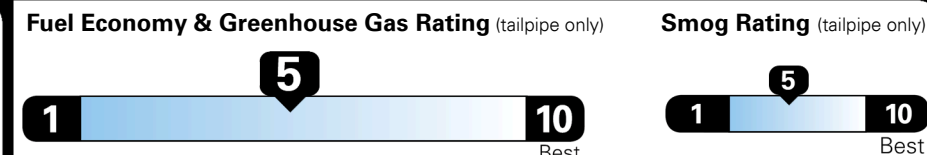

EPA DOT Fuel Economy and Environment

Gasoline Vehicle

Fuel Economy

26 MPG
combined city/hwy

23 MPG
city

32 MPG
highway

3.8 gallons per 100 miles

Large Cars range from 14 to 104 MPG. The best vehicle rates 136 MPGe.

You spend $250
more in fuel costs over 5 years compared to the average new vehicle.

Annual fuel cost $1,400